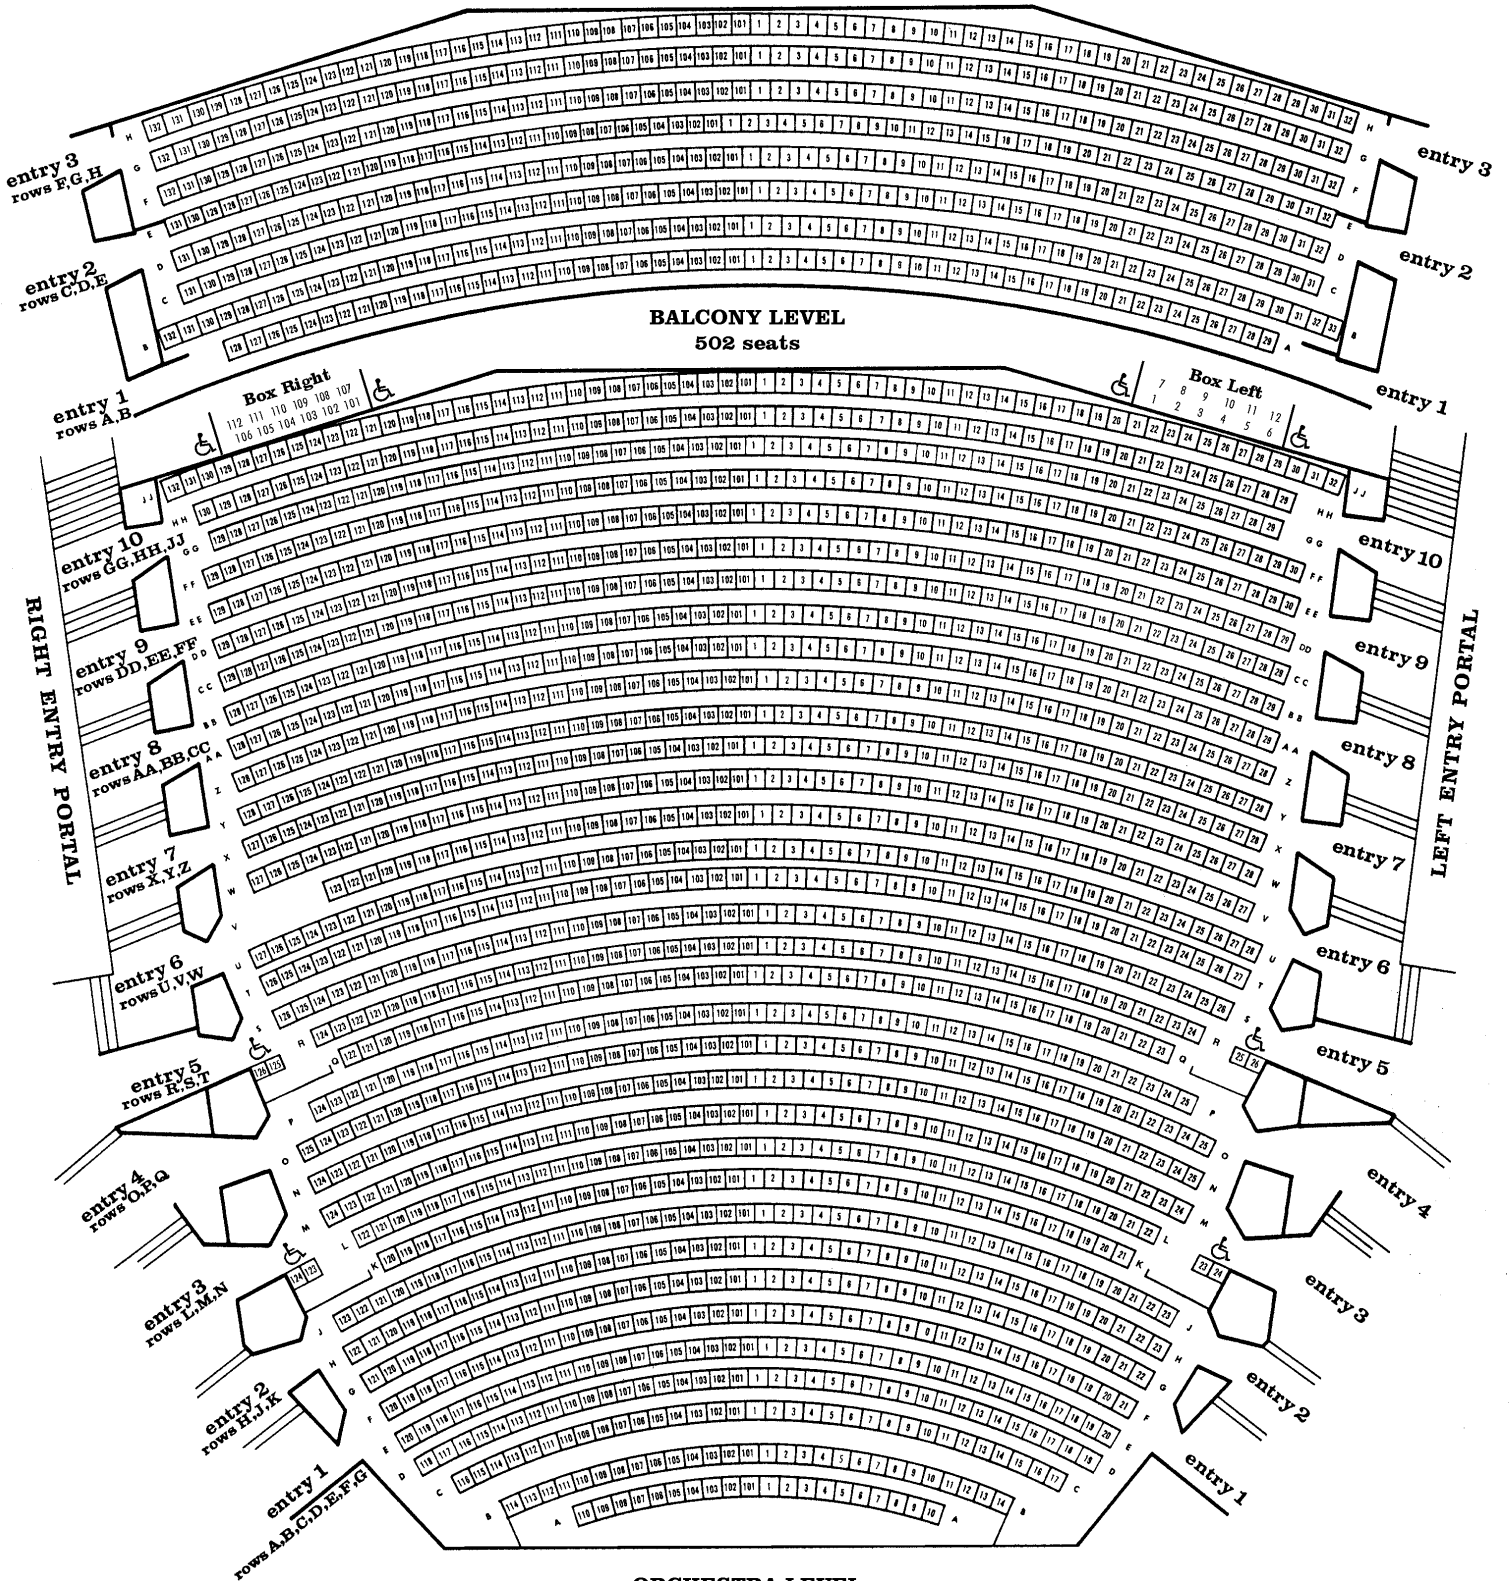

CONCERT HALL

CENTURY II

Seating Arrangement

Total 2,202

SEATING ARRANGEMENT	
Balcony	502
Main Floor (Including Boxes)	1,632
Wheelchair	20
Orchestra Pit (Rows A&B)	48
Total Seating	2,202